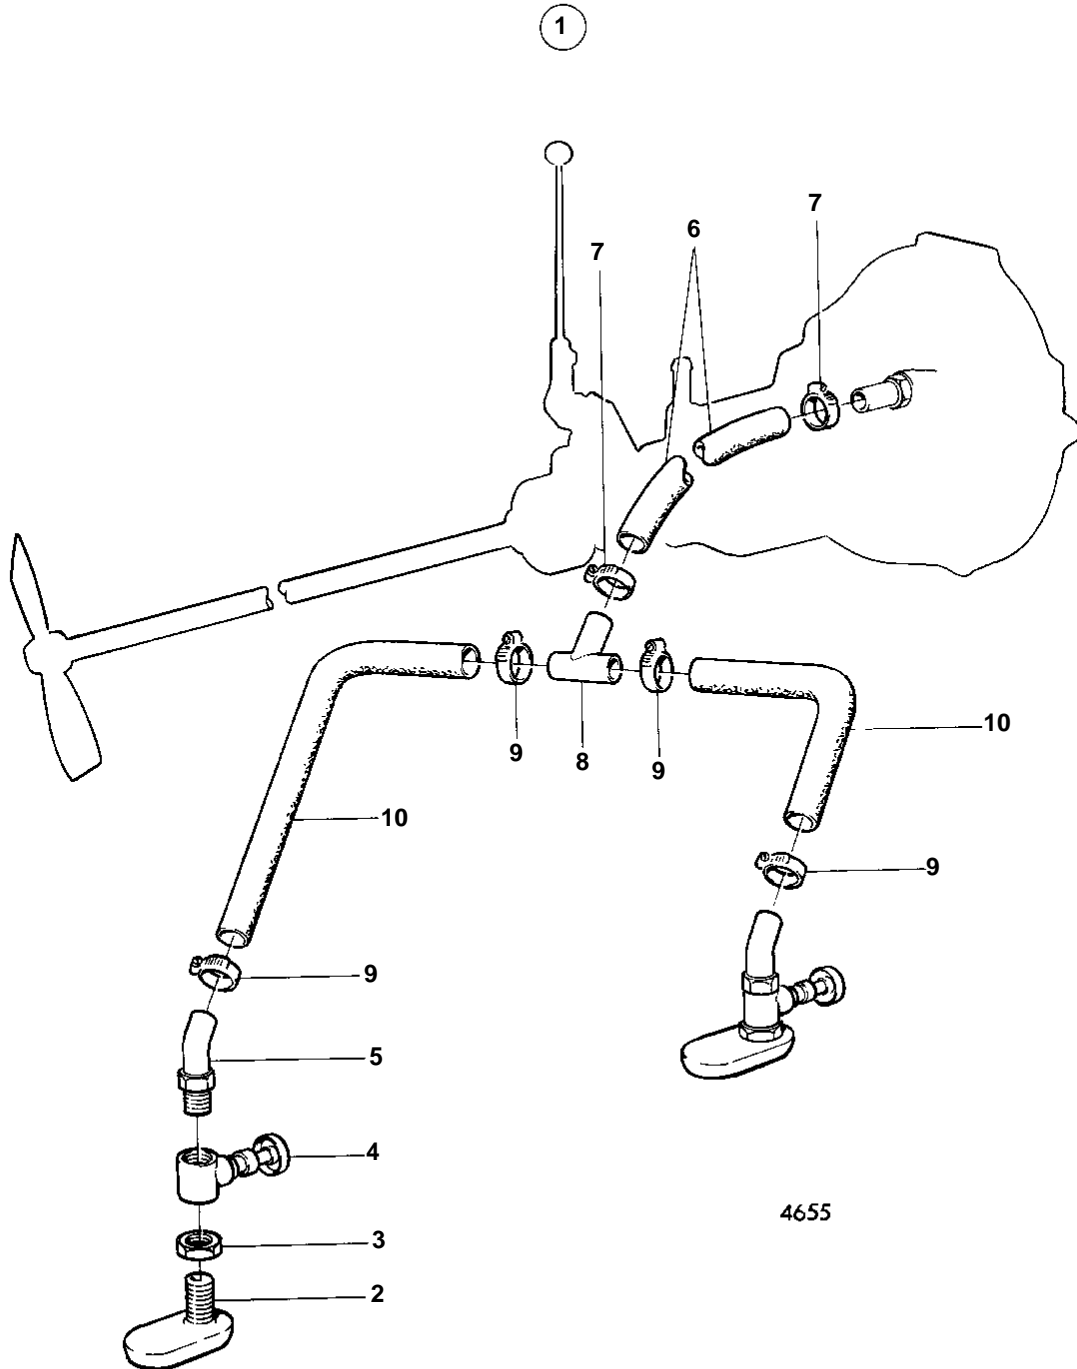

COMMON

COMMON

| REF | PART NO. | QTY | DESCRIPTION | NOTES |
|-----|----------|-----|-------------------|-------------------------|
| 1 | 828245 | 1 | | TAMD40A, REPL BY 838541 |
| 2 | 836846 | 1 | · Strainer | |
| 3 | 836847 | 1 | · Nut | |
| 4 | 828240 | 1 | · Valve | |
| 5 | 836848 | 1 | · Hose attachment | REPL BY 828692 |
| | 828692 | 1 | · Hose attachment | |
| 6 | 838440 | X | Hose | REPL BY 858471 |
| | 858471 | X | Hose | |
| 7 | 943479 | 4 | Hose clamp | |